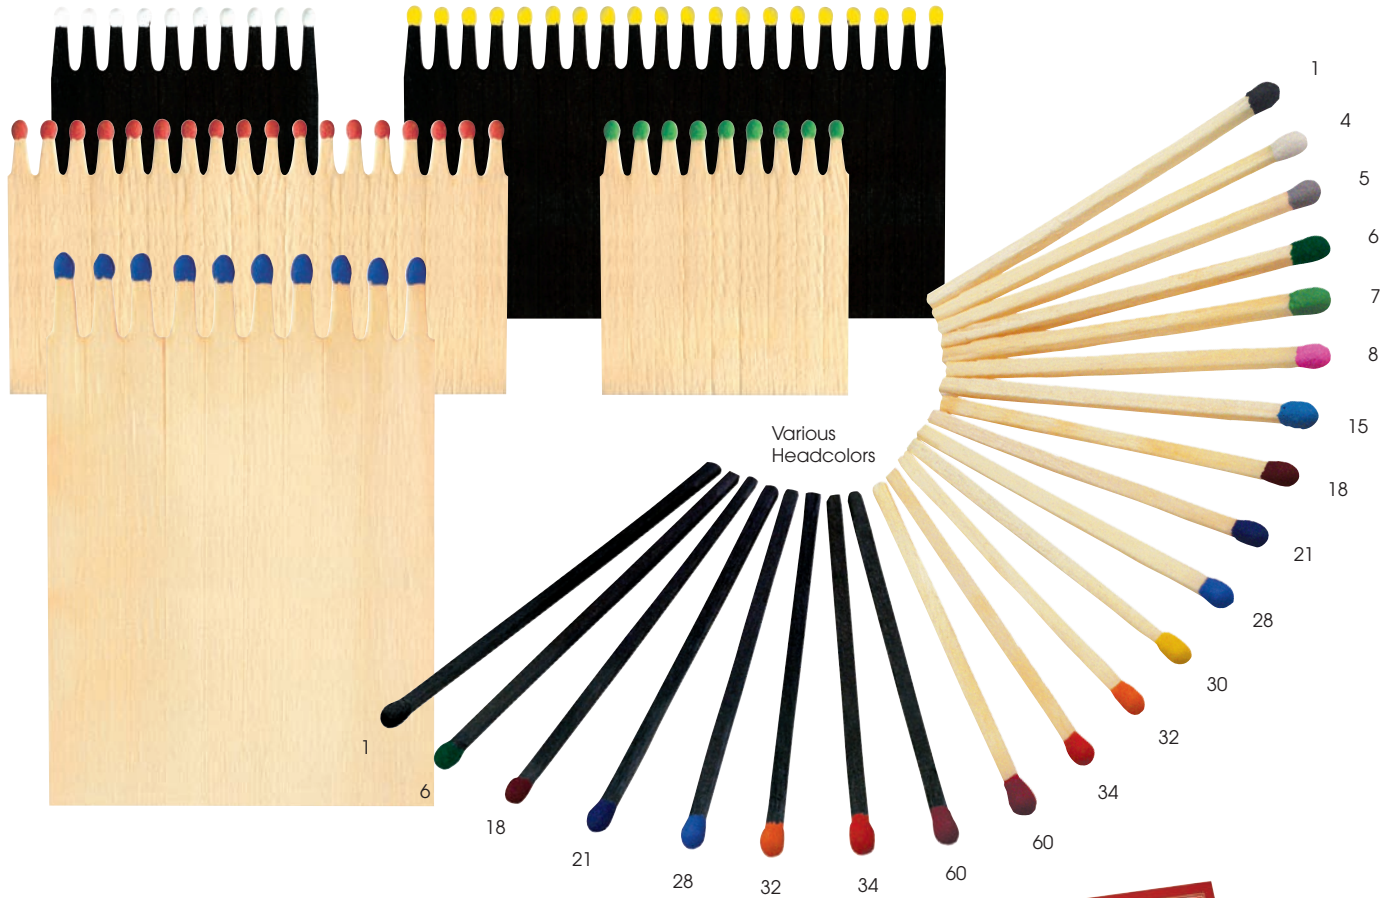

9546

112 mm x 62 mm x 20 mm,
55 - 60 pcs/cont.
(LONG MATCHES)

9549

220 mm x 65 mm x 22 mm,
38 - 40 pcs/cont.
(LONG MATCHES)

VARIOUS HEADCOLORS

STANDARD STICKS NATUR
STRIKERS & PACKAGING

FANCY

TENTLETS & DRUMS

9560

111 mm x 96 mm x 45 mm,
68 - 70 pcs/cont.

9562

85 mm x 99 mm x 50 mm,
65 - 70 pcs/cont.

9564

112 mm x 47 mm x 75 mm,
80 pcs/cont.

9563

56 mm x 65 mm x 46 mm,
43 - 45 pcs/cont.