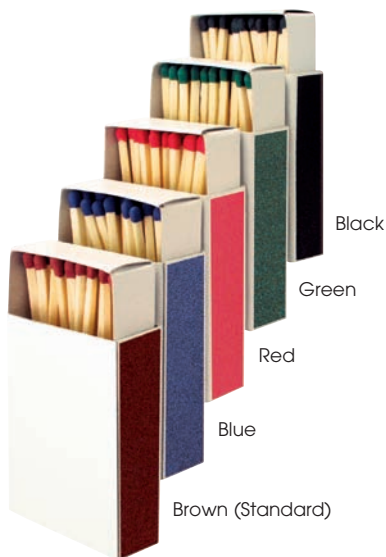

9546

112 mm x 62 mm x 20 mm,
55 - 60 pcs/cont.
(LONG MATCHES)

9549

220 mm x 65 mm x 22 mm,
38 - 40 pcs/cont.
(LONG MATCHES)

VARIOUS HEADCOLORS

STANDARD STICKS NATUR
STRIKERS & PACKAGING

FANCY

TENTLETS & DRUMS